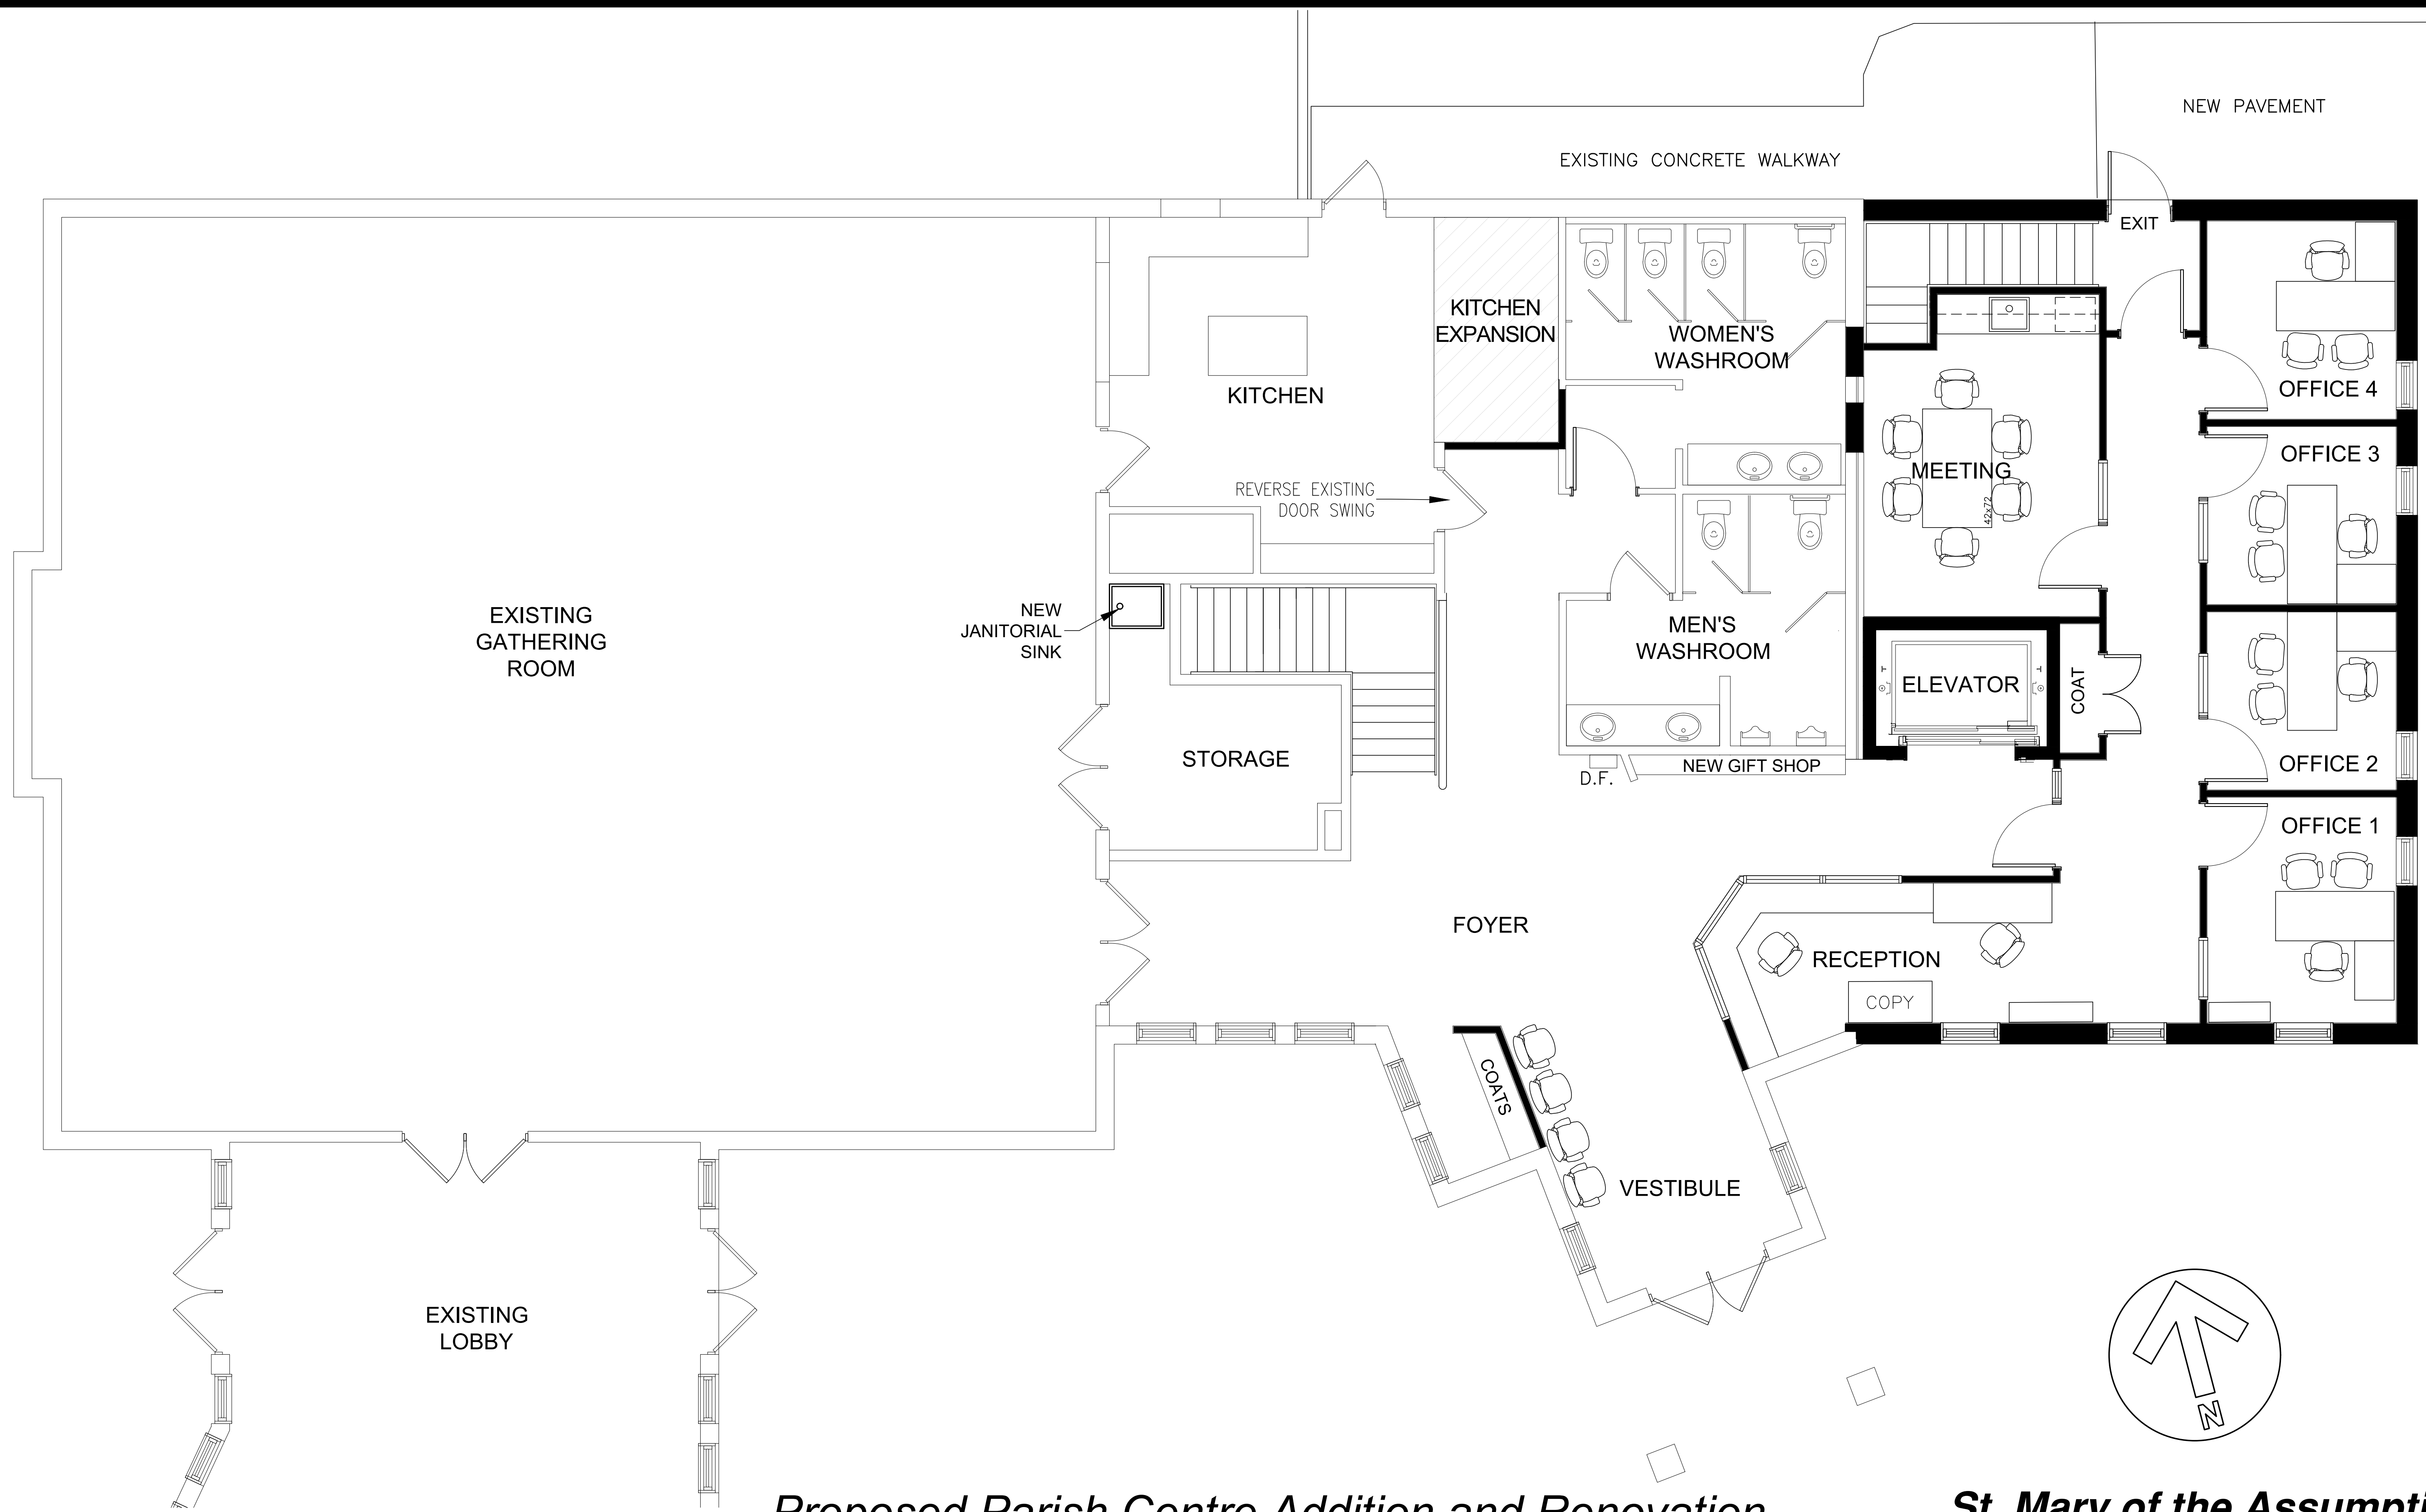

Proposed Parish Centre Addition and Renovation
Basement Level

G.M. DIEMERT ARCHITECT INC.
 957 FOURTH AVENUE EAST
 OWEN SOUND, ONTARIO
 SUITE 201
 N4K 2N9 (519)376-1975

Scale: 1/4" = 1'-0"
 January 09, 2019

St. Mary of the Assumption
Roman Catholic Church
 551 15th Street East, Owen Sound, Ontario

Proposed Parish Centre Addition and Renovation
Main Floor Level

Scale: 1/4" = 1'-0"
 January 09, 2019

St. Mary of the Assumption
Roman Catholic Church